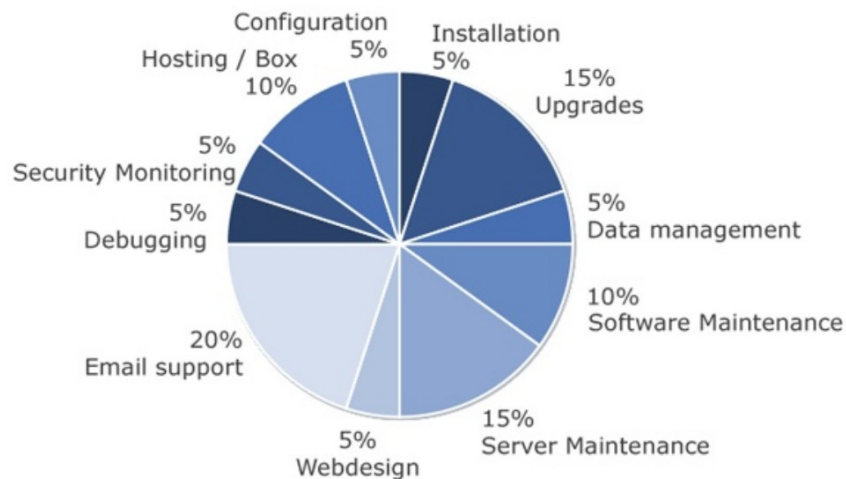

Pricelist Light *Edition 2008*

Dokeos Learning Suite ASP mode

This document details the pricing for the deployment of the Dokeos Learning Suite Light Edition, hosted. Service includes installation, hosting on your dedicated sub-domain name on a securised cluster, email support office hours, server maintenance, weekly backup, security management, software maintenance, corrective and evolutive upgrades.

LMS	Users	Included assistance	Annual fee US \$	Annual fee €
	250	5 Hrs	4200	2800
	1000	10 Hrs	6750	4500
	5000	20 Hrs	9150	6100
	5K to 1M			<i>Estimate</i>

Software as a service

Dokeos in ASP mode is a cost-effective solution. You pay only for the service and we take care of your Dokeos learning environment. The following diagram describes the various services you get and their average importance in the cost of the solution.